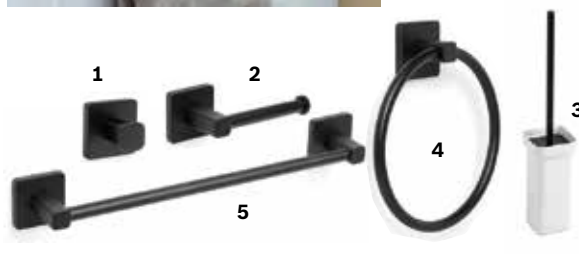

Nuevo

- 1- COLGADOR **11,90** € Ref. 18.870
- 2- PORTARROLLOS SIN TAPA **19,90** € Ref. 18.871
- 3- ESCOBILLA **19,90** € Ref. 18.869
- 4- ARO TOALLERO **21,90** € Ref. 18.872
- 5- TOALLERO MEDIANO **29,90** € Ref. 18.873